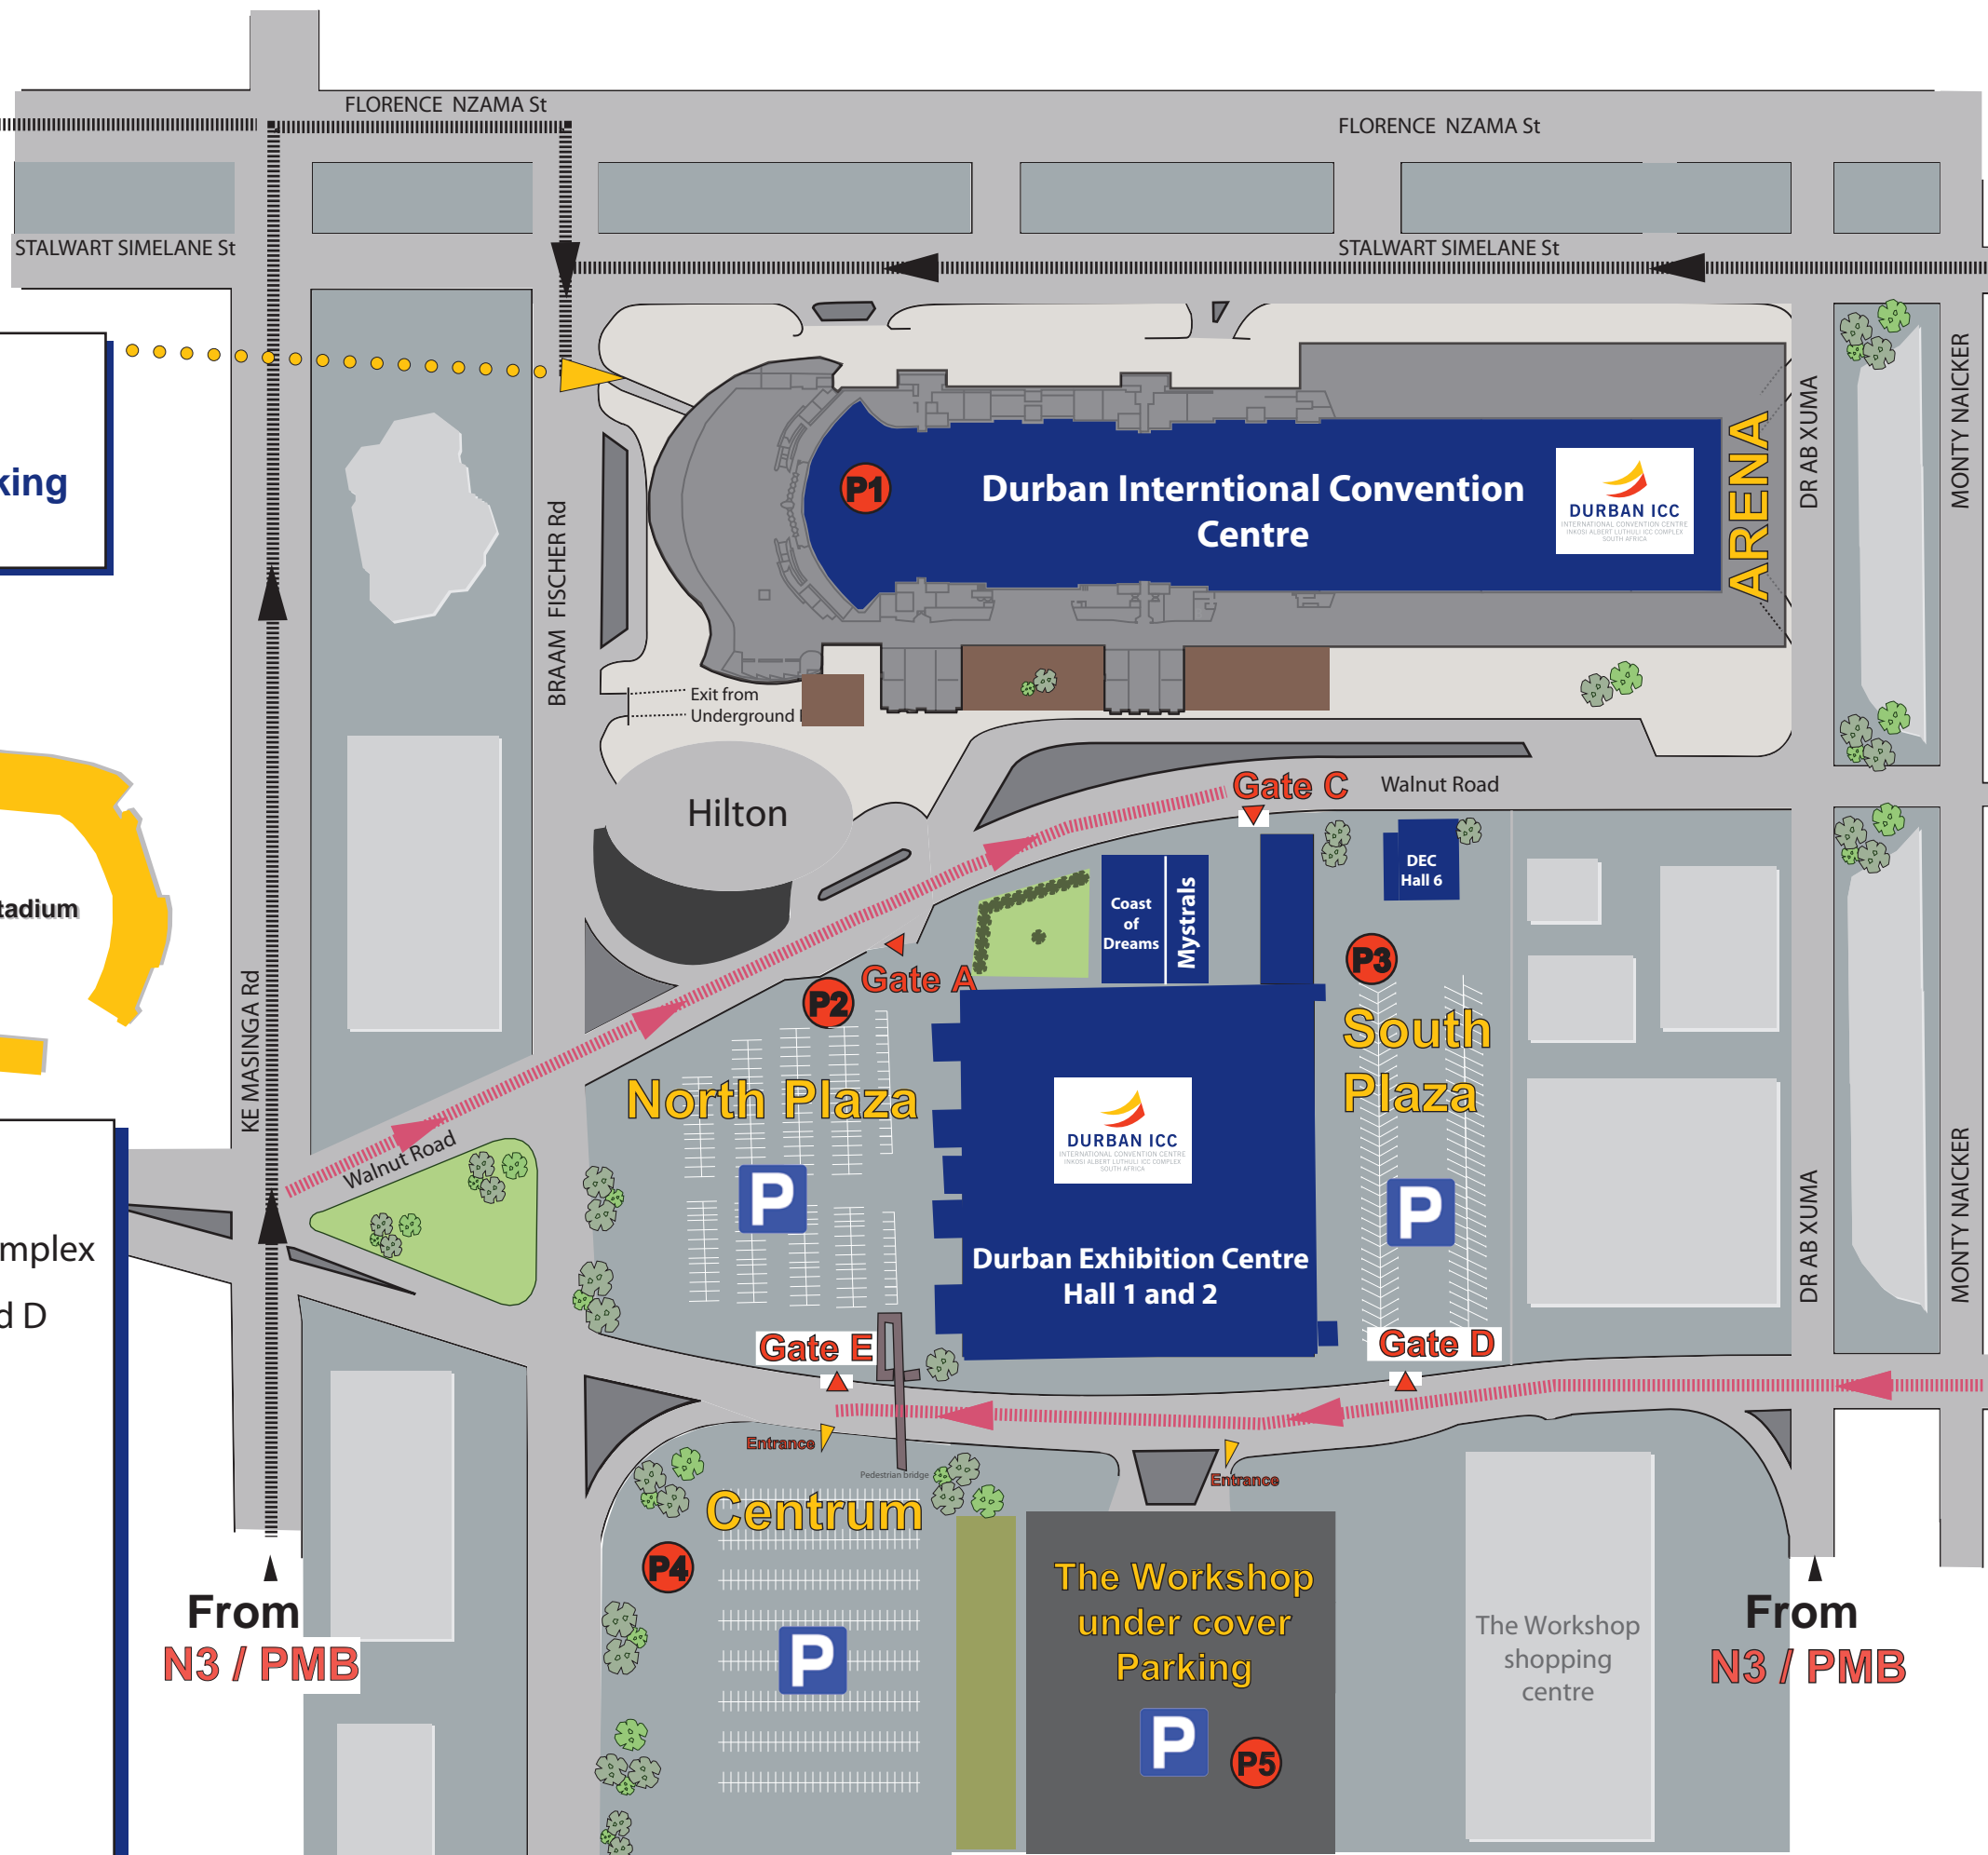

From
Ruth First
Highway
(M4)

From
Esplanade

Entrance
to Durban ICC
Underground Parking

Sahara Stadium

KEY

- Durban ICC Complex
- Gate A, B, C and D
- Parking
- Durban ICC
- North Plaza
- South Plaza
- Centrum
- The Workshop
- To DEC
- To Durban ICC

From
N3 / PMB

From
N3 / PMB

From
Esplanade

DURBAN ICC
INTERNATIONAL CONVENTION CENTRE
INKOSI ALBERT LUTHULI ICC COMPLEX
SOUTH AFRICA