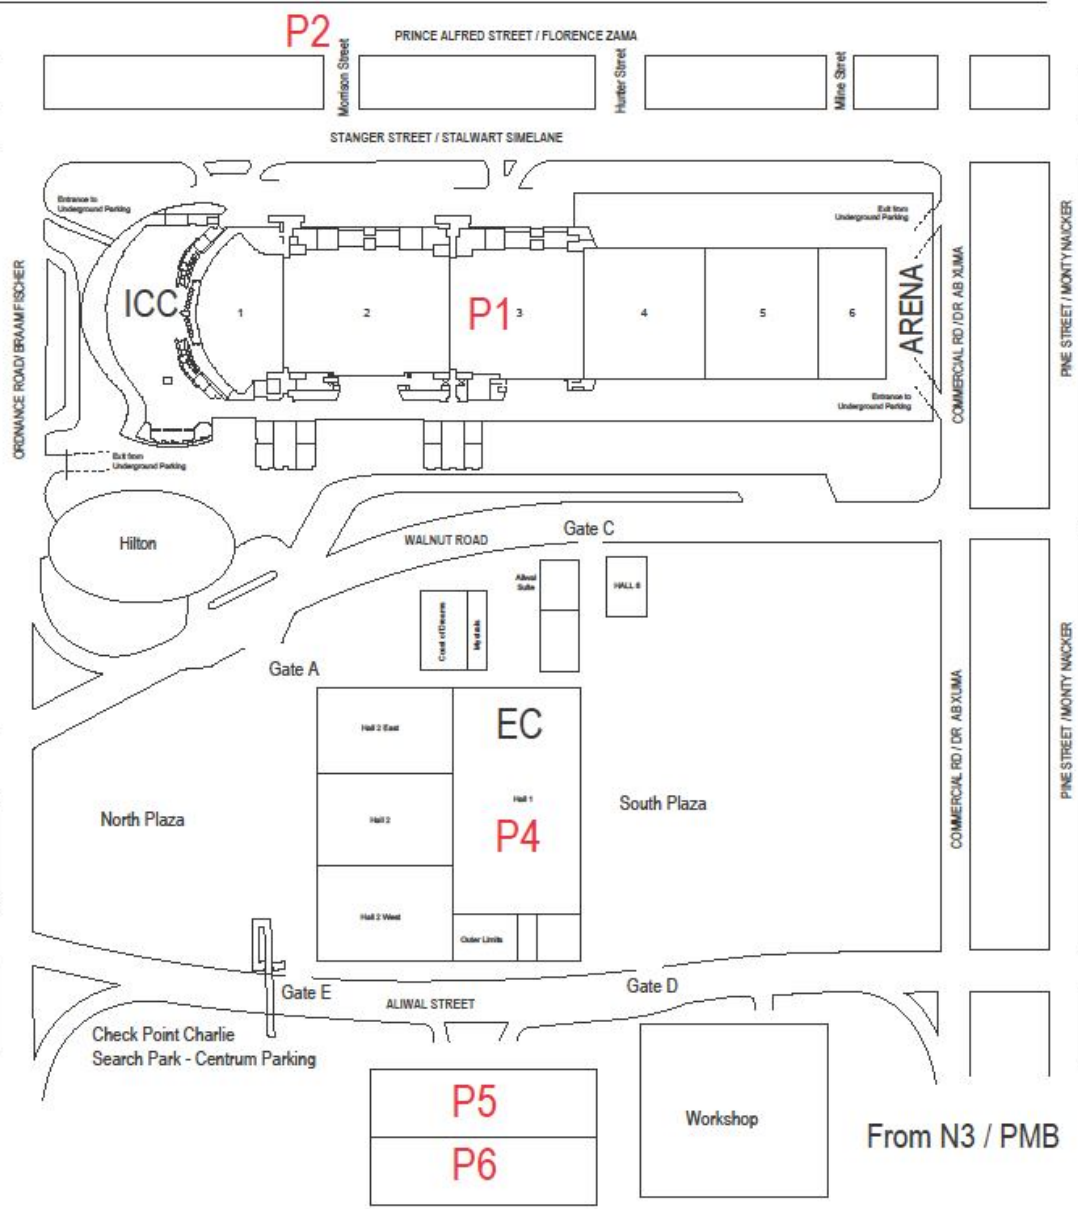

From Northern Freeway M4

From Ruth First Freeway

- P1 ICC Undercover parking and Walnut Road
- P2 Morrison Road Hunter Road Milne Street Prince Alfred Street
- P3 Sahara Stadium
- P4 Exhibition Centre (North & South Plaza)
- P5 Workshop Undercover parking
- P6 Workshop Open parking

OLD FORT ROAD / HE MASINGA

From N3 / PMB

From Esplande

From Esplande

From N3 / PMB